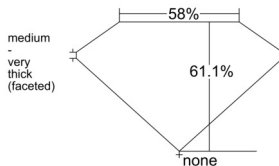

GIA®

FACSIMILE

GIA REPORT 1518663835

Verify this report at GIA.edu

GIA NATURAL DIAMOND DOSSIER®

March 19, 2025
GIA Report Number 1518663835
Shape and Cutting Style ..... Heart Brilliant
Measurements ..... 5.11 x 6.19 x 3.79 mm

GRADING RESULTS

Carat Weight ..... 0.70 carat
Color Grade ..... E
Clarity Grade VS2

ADDITIONAL GRADING INFORMATION

Polish ..... Excellent
Symmetry ..... Excellent
Fluorescence ..... None
Clarity Characteristics ..... Crystal, Cloud, Feather
Inscription(s): GIA 1518663835

PROPORTIONS

Profile not to actual proportions

GRADING SCALES

GIA COLOR SCALE		GIA CLARITY SCALE			
COLORLESS	D	VERY VERY SLIGHTLY INCLUDED	FLAWLESS		
	E		INTERNALLY FLAWLESS		
	F	VERY SLIGHTLY INCLUDED	VVS₁		
	G		VVS₂		
	H		VS₁		
	NEAR COLORLESS	I	SLIGHTLY INCLUDED	VS₂	
		J		SI₁	
		FAINT	K	INCLUDED	SI₂
			L		I₁
			M		I₂
VERT LIGHT	N	LIGHT	I₃		
	O				
	P				
	Q				
	R