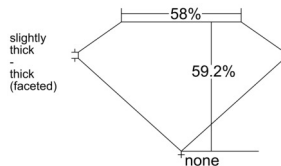

GIA®

FACSIMILE

GIA REPORT 1518674307

Verify this report at GIA.edu

GIA NATURAL DIAMOND DOSSIER®

March 20, 2025
GIA Report Number 1518674307
Shape and Cutting Style ..... Heart Brilliant
Measurements ..... 4.91 x 5.54 x 3.28 mm

GRADING RESULTS

Carat Weight ..... 0.50 carat
Color Grade ..... E
Clarity Grade VS2

ADDITIONAL GRADING INFORMATION

Polish ..... Excellent
Symmetry ..... Very Good
Fluorescence ..... Faint
Clarity Characteristics ..... Crystal, Cloud
Inscription(s): GIA 1518674307

PROPORTIONS

Profile not to actual proportions

GRADING SCALES

GIA COLOR SCALE		GIA CLARITY SCALE			
COLORLESS	D	VERY VERY SLIGHTLY INCLUDED	FLAWLESS		
	E		INTERNALLY FLAWLESS		
	F	VERY SLIGHTLY INCLUDED	VVS₁		
	G		VVS₂		
	H		VS₁		
	NEAR COLORLESS	I	SLIGHTLY INCLUDED	VS₂	
		J		SI₁	
		FAINT	K	INCLUDED	SI₂
			L		I₁
			M		I₂
VERT LIGHT			N	INCLUDED	I₃
			O		
			P		
	Q				
LIGHT	R				
	S				
	T				
	U				
	V				
	Z