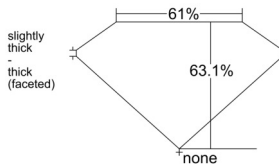

GIA®

FACSIMILE

GIA REPORT 1518682949

Verify this report at GIA.edu

GIA NATURAL DIAMOND DOSSIER®

March 21, 2025
GIA Report Number 1518682949
Shape and Cutting Style ..... Oval Brilliant
Measurements ..... 6.11 x 4.54 x 2.87 mm

GRADING RESULTS

Carat Weight ..... 0.50 carat
Color Grade ..... E
Clarity Grade S11

ADDITIONAL GRADING INFORMATION

Polish ..... Excellent
Symmetry ..... Very Good
Fluorescence ..... None
Clarity Characteristics ..... Crystal, Cloud, Feather
Inscription(s): GIA 1518682949

PROPORTIONS

Profile not to actual proportions

GRADING SCALES

GIA COLOR SCALE		GIA CLARITY SCALE		
NEAR COLORLESS	D	VERY VERY SLIGHTLY INCLUDED	FLAWLESS	
	E		INTERNALLY FLAWLESS	
	F	VERY SLIGHTLY INCLUDED	VVS₁	
	G		VVS₂	
	H		VS₁	
	FAINT	I	SLIGHTLY INCLUDED	VS₂
		J		S1₁
		K	INCLUDED	S1₂
		L		I₁
		M		I₂
VERT LIGHT	N	LIGHT	I₃	
	O			
	P			
	Q			
LIGHT	R			
	S			
	T			
	U			
	V			
	W			
	X			
	Y			
	Z