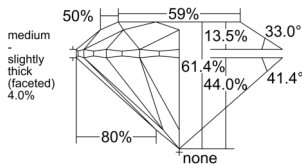

GIA®

FACSIMILE

GIA REPORT 1518734312

Verify this report at GIA.edu

GIA NATURAL DIAMOND DOSSIER®

March 27, 2025
GIA Report Number 1518734312
Shape and Cutting Style ..... Round Brilliant
Measurements ..... 3.83 - 3.87 x 2.36 mm

GRADING RESULTS

Carat Weight ..... 0.21 carat
Color Grade ..... H
Clarity Grade VS1
Cut Grade ..... Excellent

ADDITIONAL GRADING INFORMATION

Polish ..... Excellent
Symmetry ..... Excellent
Fluorescence ..... None
Clarity Characteristics ..... Feather, Pinpoint, Needle
Inscription(s): GIA 1518734312

PROPORTIONS

Profile to actual proportions