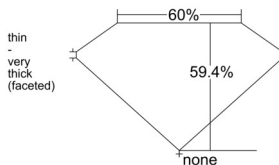

GIA®

FACSIMILE

GIA REPORT 1518930190

Verify this report at GIA.edu

GIA NATURAL DIAMOND DOSSIER®

April 19, 2025
GIA Report Number 1518930190
Shape and Cutting Style ..... Heart Brilliant
Measurements ..... 4.75 x 5.60 x 3.33 mm

GRADING RESULTS

Carat Weight ..... 0.51 carat
Color Grade ..... E
Clarity Grade VS2

ADDITIONAL GRADING INFORMATION

Polish ..... Excellent
Symmetry ..... Very Good
Fluorescence ..... Faint
Clarity Characteristics ..... Cloud, Crystal
Inscription(s): GIA 1518930190

PROPORTIONS

Profile not to actual proportions

GRADING SCALES

GIA COLOR SCALE		GIA CLARITY SCALE			
COLORLESS	D	VERY VERY SLIGHTLY INCLUDED	FLAWLESS		
	E		INTERNALLY FLAWLESS		
	F	VERY SLIGHTLY INCLUDED	VVS₁		
	G		VVS₂		
	H		VS₁		
	NEAR COLORLESS	I	SLIGHTLY INCLUDED	VS₂	
		J		SI₁	
		FAINT	K	INCLUDED	SI₂
			L		I₁
			M		I₂
VERT LIGHT	N		INCLUDED	I₃	
	O				
	P				
	Q				
	LIGHT		R		
		S			
		T			
U					
V					
W					
X					
Y					
Z