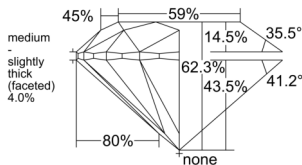

GIA®

FACSIMILE

GIA REPORT

1518934672

Verify this report at GIA.edu

GIA NATURAL DIAMOND DOSSIER®

April 19, 2025
GIA Report Number 1518934672
Shape and Cutting Style ..... Round Brilliant
Measurements ..... 4.65 - 4.71 x 2.92 mm

GRADING RESULTS

Carat Weight ..... 0.40 carat
Color Grade ..... D
Clarity Grade VVS1
Cut Grade ..... Excellent

ADDITIONAL GRADING INFORMATION

Polish ..... Excellent
Symmetry ..... Very Good
Fluorescence ..... Medium Blue
Clarity Characteristics ..... Pinpoint, Feather
Inscription(s): GIA 1518934672

PROPORTIONS

Profile to actual proportions