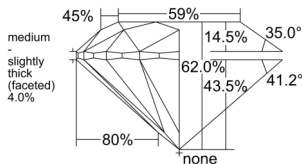

GIA®

FACSIMILE

GIA REPORT 1518983658

Verify this report at GIA.edu

GIA NATURAL DIAMOND DOSSIER®

April 25, 2025
GIA Report Number 1518983658
Shape and Cutting Style ..... Round Brilliant
Measurements ..... 5.31 - 5.33 x 3.30 mm

GRADING RESULTS

Carat Weight ..... 0.57 carat
Color Grade ..... D
Clarity Grade VVS1
Cut Grade ..... Excellent

ADDITIONAL GRADING INFORMATION

Polish ..... Excellent
Symmetry ..... Excellent
Fluorescence ..... Strong Blue
Clarity Characteristics ..... Pinpoint, Surface Graining
Inscription(s): GIA 1518983658

PROPORTIONS

Profile to actual proportions