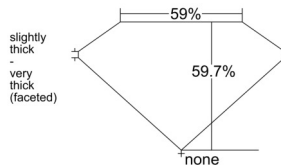

GIA®

FACSIMILE

GIA REPORT 1519005217

Verify this report at GIA.edu

GIA NATURAL DIAMOND DOSSIER®

December 16, 2024
GIA Report Number 1519005217
Shape and Cutting Style ..... Heart Brilliant
Measurements ..... 4.48 x 5.24 x 3.13 mm

GRADING RESULTS

Carat Weight ..... 0.42 carat
Color Grade ..... G
Clarity Grade VS1

ADDITIONAL GRADING INFORMATION

Polish ..... Excellent
Symmetry ..... Excellent
Fluorescence ..... None
Clarity Characteristics ..... Cloud, Needle, Pinpoint
Inscription(s): GIA 1519005217

PROPORTIONS

Profile not to actual proportions

GRADING SCALES

GIA COLOR SCALE		GIA CLARITY SCALE		
COLORLESS	D	VERY VERY SLIGHTLY INCLUDED	FLAWLESS	
	E		INTERNALLY FLAWLESS	
	F		VS₁	
	G		VS₂	
	NEAR COLORLESS	H	VERY SLIGHTLY INCLUDED	VS₁
		I		VS₂
		J	SLIGHTLY INCLUDED	S₁
		K		S₂
	FAINT	L	INCLUDED	I₁
		M		I₂
N		I₃		
O				
VERT LIGHT		P		
		Q		
		R		
		S		
LIGHT	T			
	U			
	V			
	W			
	X			
	Y			
	Z