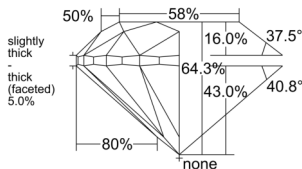

GIA®

FACSIMILE

GIA REPORT 1519050775

Verify this report at GIA.edu

GIA NATURAL DIAMOND DOSSIER®

December 23, 2024
GIA Report Number 1519050775
Shape and Cutting Style ..... Round Brilliant
Measurements ..... 5.51 - 5.54 x 3.55 mm

GRADING RESULTS

Carat Weight ..... 0.70 carat
Color Grade ..... D
Clarity Grade S11
Cut Grade ..... Very Good

ADDITIONAL GRADING INFORMATION

Polish ..... Excellent
Symmetry ..... Excellent
Fluorescence ..... Strong Blue
Clarity Characteristics ..... Crystal
Inscription(s): GIA 1519050775

PROPORTIONS

Profile to actual proportions

GRADING SCALES

GIA COLOR SCALE

COLOREDNESS	D
	E
	F
	G
	H
	I
	J
NEAR COLORLESS	K
	L
FAIN	M
	N
	O
	P
VERY LIGHT	R
	S
	T
	U
	V
	W
	X
	Y
LIGHT	Z

GIA CLARITY SCALE

VERY VERY SLIGHTLY INCLUDED	FLAWLESS
	INTERNALLY FLAWLESS
VERY SLIGHTLY INCLUDED	VVS₁
	VVS₂
SLIGHTLY INCLUDED	VS₁
	VS₂
INCLUDED	SI₁
	SI₂
	I₁
	I₂
	I₃

GIA CUT SCALE

EXCELLENT
VERY GOOD
GOOD
FAIR
POOR