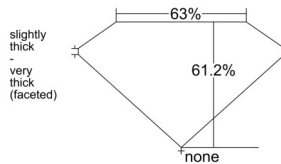

GIA®

FACSIMILE

GIA REPORT 1519054062

Verify this report at GIA.edu

GIA NATURAL DIAMOND DOSSIER®

December 24, 2024
GIA Report Number 1519054062
Shape and Cutting Style ..... Oval Brilliant
Measurements ..... 6.83 x 4.39 x 2.69 mm

GRADING RESULTS

Carat Weight ..... 0.51 carat
Color Grade ..... D
Clarity Grade VS1

ADDITIONAL GRADING INFORMATION

Polish ..... Excellent
Symmetry ..... Excellent
Fluorescence ..... None
Clarity Characteristics..... Crystal, Feather, Pinpoint
Inscription(s): GIA 1519054062

PROPORTIONS

Profile not to actual proportions

GRADING SCALES

GIA COLOR SCALE		GIA CLARITY SCALE			
COLORLESS	D	VERY VERY SLIGHTLY INCLUDED	FLAWLESS		
	E		INTERNALLY FLAWLESS		
	F	VERY SLIGHTLY INCLUDED	VVS₁		
	G		VVS₂		
	H		VS₁		
	NEAR COLORLESS	I	SLIGHTLY INCLUDED	VS₂	
		J		SI₁	
		FAINT	K	INCLUDED	SI₂
			L		I₁
			M		I₂
VERTICALLY LIGHT	N	LIGHT	I₃		
	O				
	P				
	Q				
	R