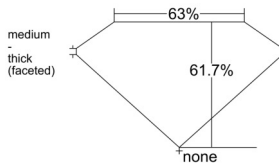

GIA®

FACSIMILE

GIA REPORT 1519057945

Verify this report at GIA.edu

GIA NATURAL DIAMOND DOSSIER®

December 24, 2024
GIA Report Number 1519057945
Shape and Cutting Style ..... Oval Brilliant
Measurements ..... 6.41 x 4.73 x 2.92 mm

GRADING RESULTS

Carat Weight ..... 0.55 carat
Color Grade ..... D
Clarity Grade VVS1

ADDITIONAL GRADING INFORMATION

Polish ..... Excellent
Symmetry ..... Excellent
Fluorescence ..... Medium Blue
Clarity Characteristics..... Pinpoint, Feather, Surface Graining
Inscription(s): GIA 1519057945

PROPORTIONS

Profile not to actual proportions

GRADING SCALES

GIA COLOR SCALE		GIA CLARITY SCALE			
COLORLESS	D	VERY VERY SLIGHTLY INCLUDED	FLAWLESS		
	E		INTERNALLY FLAWLESS		
	F	VERY SLIGHTLY INCLUDED	VVS₁		
	G		VVS₂		
	H		VS₁		
	NEAR COLORLESS	I	SLIGHTLY INCLUDED	VS₂	
		J		SI₁	
		FAINT	K	INCLUDED	SI₂
			L		I₁
			M		I₂
VERT LIGHT	N	LIGHT	I₃		
	O				
	P				
	Q				
	R