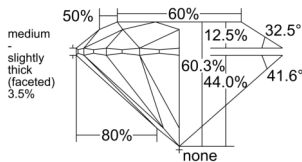

GIA®

FACSIMILE

GIA REPORT 1519061424

Verify this report at GIA.edu

GIA NATURAL DIAMOND DOSSIER®

December 25, 2024
GIA Report Number 1519061424
Shape and Cutting Style ..... Round Brilliant
Measurements ..... 3.80 - 3.81 x 2.30 mm

GRADING RESULTS

Carat Weight ..... 0.20 carat
Color Grade ..... D
Clarity Grade VVS1
Cut Grade ..... Excellent

ADDITIONAL GRADING INFORMATION

Polish ..... Excellent
Symmetry ..... Excellent
Fluorescence ..... Medium Blue
Clarity Characteristics ..... Pinpoint
Inscription(s): GIA 1519061424

PROPORTIONS

Profile to actual proportions

GRADING SCALES

GIA COLOR SCALE	GIA CLARITY SCALE	GIA CUT SCALE	
D	FLAWLESS	EXCELLENT	
E	INTERNALLY FLAWLESS		
F		VVS₁	VERY GOOD
G	VVS₂		
H	VS₁	GOOD	
I	VS₂		
J	SI₁	FAIR	
K	SI₂		
L	I₁	POOR	
M			
N			
O	I₂		
P			
Q	I₃		
R			
S			
T			
U			
V			
W			
X			
Y			
Z