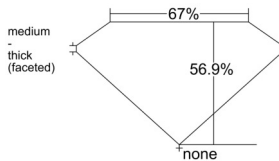

GIA®

FACSIMILE

GIA REPORT 1519063624

Verify this report at GIA.edu

GIA NATURAL DIAMOND DOSSIER®

December 25, 2024
GIA Report Number 1519063624
Shape and Cutting Style ..... Heart Brilliant
Measurements ..... 5.37 x 6.28 x 3.57 mm

GRADING RESULTS

Carat Weight ..... 0.70 carat
Color Grade ..... F
Clarity Grade VS1

ADDITIONAL GRADING INFORMATION

Polish ..... Excellent
Symmetry ..... Excellent
Fluorescence ..... Faint
Clarity Characteristics ..... Feather, Pinpoint
Inscription(s): GIA 1519063624

PROPORTIONS

Profile not to actual proportions

GRADING SCALES

GIA COLOR SCALE		GIA CLARITY SCALE	
COLORLESS	D	VERY VERY SLIGHTLY INCLUDED	FLAWLESS
	E		INTERNALLY FLAWLESS
	F		VVS₁
	G		VVS₂
	H		VS₁
	I		VS₂
	J		SI₁
	K		SI₂
	L		I₁
	M		I₂
NEAR COLORLESS	N	SLIGHTLY INCLUDED	I₃
	O		
	P		
	Q		
FAINT	R		
	S		
	T		
	U		
VERY LIGHT	V		
	W		
	X		
	Y		
LIGHT	Z