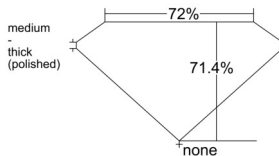

GIA®

FACSIMILE

GIA REPORT 1519069188

Verify this report at GIA.edu

GIA NATURAL DIAMOND DOSSIER®

December 26, 2024
GIA Report Number 1519069188
Shape and Cutting Style ..... Square Modified Brilliant
Measurements ..... 4.69 x 4.60 x 3.28 mm

GRADING RESULTS

Carat Weight ..... 0.59 carat
Color Grade ..... H
Clarity Grade SI1

ADDITIONAL GRADING INFORMATION

Polish ..... Excellent
Symmetry ..... Very Good
Fluorescence ..... None
Clarity Characteristics ..... Cloud, Feather
Inscription(s): GIA 1519069188

PROPORTIONS

Profile not to actual proportions

GRADING SCALES

GIA COLOR SCALE		GIA CLARITY SCALE			
COLORLESS	D	VERY VERY SLIGHTLY INCLUDED	FLAWLESS		
	E		INTERNALLY FLAWLESS		
	F	VERY SLIGHTLY INCLUDED	VVS₁		
	G		VVS₂		
	H		VS₁		
	NEAR COLORLESS	I	SLIGHTLY INCLUDED	VS₂	
		J		SI₁	
		FAINT	K	INCLUDED	SI₂
			L		I₁
			M		I₂
VERT LIGHT	N	LIGHT	I₃		
	O				
	P				
	Q				
	R