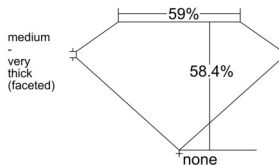

GIA®

FACSIMILE

GIA REPORT 1519078018

Verify this report at GIA.edu

GIA NATURAL DIAMOND DOSSIER®

December 26, 2024
GIA Report Number 1519078018
Shape and Cutting Style ..... Heart Brilliant
Measurements ..... 5.65 x 6.54 x 3.82 mm

GRADING RESULTS

Carat Weight ..... 0.82 carat
Color Grade ..... H
Clarity Grade VS2

ADDITIONAL GRADING INFORMATION

Polish ..... Excellent
Symmetry ..... Excellent
Fluorescence ..... None
Clarity Characteristics..... Crystal, Cloud, Feather
Inscription(s): GIA 1519078018

PROPORTIONS

Profile not to actual proportions

GRADING SCALES

GIA COLOR SCALE		GIA CLARITY SCALE			
COLORLESS	D	VERY VERY SLIGHTLY INCLUDED	FLAWLESS		
	E		INTERNALLY FLAWLESS		
	F	VERY SLIGHTLY INCLUDED	VVS₁		
	G		VVS₂		
	H		VS₁		
	NEAR COLORLESS	I	SLIGHTLY INCLUDED	VS₂	
		J		SI₁	
		FAINT	K	INCLUDED	SI₂
			L		I₁
			M		I₂
VERTICALLY LIGHT	N	INCLUDED	I₃		
	O				
	P				
	Q				
	R				
LIGHT	S				
	T				
	U				
	V				
	W				
	X				
	Y				
	Z