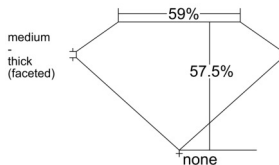

GIA®

FACSIMILE

GIA REPORT 1519083506

Verify this report at GIA.edu

GIA NATURAL DIAMOND DOSSIER®

December 27, 2024
GIA Report Number 1519083506
Shape and Cutting Style ..... Heart Brilliant
Measurements ..... 5.81 x 6.60 x 3.79 mm

GRADING RESULTS

Carat Weight ..... 0.80 carat
Color Grade ..... H
Clarity Grade VS2

ADDITIONAL GRADING INFORMATION

Polish ..... Excellent
Symmetry ..... Very Good
Fluorescence ..... None
Clarity Characteristics..... Crystal, Feather
Inscription(s): GIA 1519083506

PROPORTIONS

Profile not to actual proportions

GRADING SCALES

GIA COLOR SCALE		GIA CLARITY SCALE			
COLORLESS	D	VERY VERY SLIGHTLY INCLUDED	FLAWLESS		
	E		INTERNALLY FLAWLESS		
	F	VERY SLIGHTLY INCLUDED	VVS₁		
	G		VVS₂		
	H		VS₁		
	NEAR COLORLESS	I	SLIGHTLY INCLUDED	VS₂	
		J		SI₁	
		FAINT	K	INCLUDED	SI₂
			L		I₁
			M		I₂
VERT LIGHT	N	INCLUDED	I₃		
	O				
	P				
	Q				
	R				
LIGHT	S				
	T				
	U				
	V				
	W				
	Z