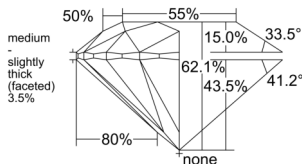

GIA®

FACSIMILE

GIA REPORT 1519105978

Verify this report at GIA.edu

GIA NATURAL DIAMOND DOSSIER®

December 31, 2024
GIA Report Number 1519105978
Shape and Cutting Style ..... Round Brilliant
Measurements ..... 5.32 - 5.35 x 3.31 mm

GRADING RESULTS

Carat Weight ..... 0.57 carat
Color Grade ..... D
Clarity Grade VS2
Cut Grade ..... Excellent

ADDITIONAL GRADING INFORMATION

Polish ..... Excellent
Symmetry ..... Excellent
Fluorescence ..... None
Clarity Characteristics ..... Crystal, Cloud
Inscription(s): GIA 1519105978

PROPORTIONS

GRADING SCALES

GIA COLOR SCALE	GIA CLARITY SCALE	GIA CUT SCALE	
D	FLAWLESS	EXCELLENT	
E	INTERNALLY FLAWLESS		
F		VVS₁	VERY GOOD
G	VVS₂		
H	VS₁	GOOD	
I	VS₂		
J	SI₁	FAIR	
K	SI₂		
L	I₁	POOR	
M	I₂		
N	I₃		
O			
P			
Q			
R			
S			
T			
U			
V			
W			
X			
Y			
Z