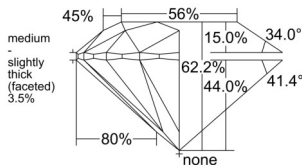

GIA®

FACSIMILE

GIA REPORT 1519108083

Verify this report at GIA.edu

GIA NATURAL DIAMOND DOSSIER®

January 01, 2025
GIA Report Number 1519108083
Shape and Cutting Style ..... Round Brilliant
Measurements ..... 5.08 - 5.10 x 3.17 mm

GRADING RESULTS

Carat Weight ..... 0.50 carat
Color Grade ..... H
Clarity Grade S11
Cut Grade ..... Excellent

ADDITIONAL GRADING INFORMATION

Polish ..... Excellent
Symmetry ..... Excellent
Fluorescence ..... None
Clarity Characteristics ..... Crystal, Feather
Inscription(s): GIA 1519108083

PROPORTIONS

GRADING SCALES

GIA COLOR SCALE

COLOURESS	D
	E
	F
	G
	H
	I
	J
NEAR COLOURESS	K
	L
FANIT	M
	N
	O
	P
VERY LIGHT	Q
	R
	S
	T
	U
	V
	W
	X
	Y
LIGHT	Z

GIA CLARITY SCALE

FLAWLESS	VERY VERY SLIGHTLY INCLUDED	I₁	
			I₂
INTERNALLY FLAWLESS	VERY SLIGHTLY INCLUDED	S1₁	
		S1₂	
VVS₁	SLIGHTLY INCLUDED	I₁	
		I₂	
VVS₂	INCLUDED	I₂	
		I₃	

GIA CUT SCALE

EXCELLENT	VERY GOOD	GOOD	FAIR	POOR