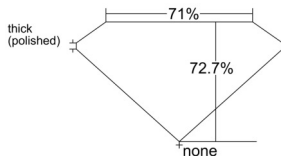

GIA®

FACSIMILE

GIA REPORT 1519110608

Verify this report at GIA.edu

GIA NATURAL DIAMOND DOSSIER®

January 01, 2025
GIA Report Number 1519110608
Shape and Cutting Style ..... **Square Modified Brilliant**
Measurements ..... **4.60 x 4.57 x 3.32 mm**

GRADING RESULTS

Carat Weight ..... **0.61 carat**
Color Grade ..... **I**
Clarity Grade **VVS1**

ADDITIONAL GRADING INFORMATION

Polish ..... **Excellent**
Symmetry ..... **Excellent**
Fluorescence ..... **Faint**
Clarity Characteristics..... **Pinpoint, Cavity, Feather**
Inscription(s): GIA 1519110608

PROPORTIONS

Profile not to actual proportions

GRADING SCALES

GIA COLOR SCALE		GIA CLARITY SCALE	
COLORLESS	D	VERY VERY SLIGHTLY INCLUDED	FLAWLESS
	E		INTERNALLY FLAWLESS
	F		VVS₁
	G		VVS₂
	H		VS₁
NEAR COLORLESS	I	VERY SLIGHTLY INCLUDED	VS₂
	J		SI₁
	K		SI₂
FAINT	L	INCLUDED	I₁
	M		I₂
	N		I₃
VERY LIGHT	O	LIGHT	
	P		
	Q		
LIGHT	R		
	S		
	T		
	U		
	V		
	W		
	X		
	Y		
	Z