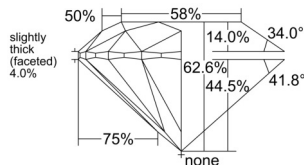

GIA®

FACSIMILE

GIA REPORT 1519114301

Verify this report at GIA.edu

GIA NATURAL DIAMOND DOSSIER®

January 02, 2025
GIA Report Number 1519114301
Shape and Cutting Style ..... Round Brilliant
Measurements ..... 5.77 - 5.79 x 3.62 mm

GRADING RESULTS

Carat Weight ..... 0.75 carat
Color Grade I
Clarity Grade VS1
Cut Grade ..... Excellent

ADDITIONAL GRADING INFORMATION

Polish ..... Excellent
Symmetry ..... Excellent
Fluorescence ..... None
Clarity Characteristics..... Crystal, Cloud, Feather, Pinpoint
Inscription(s): GIA 1519114301

PROPORTIONS

Profile to actual proportions

GRADING SCALES

GIA COLOR SCALE	GIA CLARITY SCALE	GIA CUT SCALE	
D	FLAWLESS	EXCELLENT	
E	INTERNALLY FLAWLESS		
F		VVS₁	VERY GOOD
G	VVS₂		
H	VS₁	GOOD	
I	VS₂		
J	SI₁	FAIR	
K	SI₂		
L	I₁	POOR	
M	I₂		
N	I₃		
O			
P			
Q			
R			
S			
T			
U			
V			
W			
X			
Y			
Z