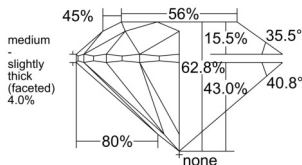

GIA®

FACSIMILE

GIA REPORT

1519118871

Verify this report at GIA.edu

GIA NATURAL DIAMOND DOSSIER®

January 02, 2025
GIA Report Number 1519118871
Shape and Cutting Style ..... Round Brilliant
Measurements ..... 5.89 - 5.92 x 3.71 mm

GRADING RESULTS

Carat Weight ..... 0.80 carat
Color Grade ..... D
Clarity Grade S11
Cut Grade ..... Excellent

ADDITIONAL GRADING INFORMATION

Polish ..... Excellent
Symmetry ..... Excellent
Fluorescence ..... None
Clarity Characteristics ..... Feather
Inscription(s): GIA 1519118871

PROPORTIONS

Profile to actual proportions