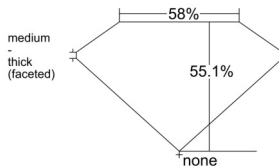

GIA®

FACSIMILE

GIA REPORT 1519135605

Verify this report at GIA.edu

GIA NATURAL DIAMOND DOSSIER®

January 06, 2025
GIA Report Number 1519135605
Shape and Cutting Style ..... Heart Brilliant
Measurements ..... 5.64 x 6.30 x 3.47 mm

GRADING RESULTS

Carat Weight ..... 0.72 carat
Color Grade ..... H
Clarity Grade SI1

ADDITIONAL GRADING INFORMATION

Polish ..... Excellent
Symmetry ..... Very Good
Fluorescence ..... None
Clarity Characteristics ..... Feather, Crystal
Inscription(s): GIA 1519135605

PROPORTIONS

Profile not to actual proportions

GRADING SCALES

GIA COLOR SCALE		GIA CLARITY SCALE			
COLORLESS	D	VERY VERY SLIGHTLY INCLUDED	FLAWLESS		
	E		INTERNALLY FLAWLESS		
	F		VVS₁		
	NEAR COLORLESS	G	VERY SLIGHTLY INCLUDED	VVS₂	
		H		VS₁	
		FAINT	I	SLIGHTLY INCLUDED	VS₂
			J		SI₁
	LIGHT	K	INCLUDED	SI₂	
		L		I₁	
		M		I₂	
N		NOT GRADED	I₃		
O					
P					
Q					
R					
S					
T					
U					
V					
W					
X					
Y					
Z