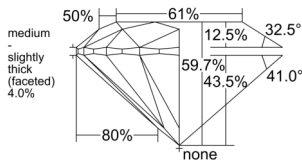

GIA®

FACSIMILE

GIA REPORT 1519162439

Verify this report at GIA.edu

GIA NATURAL DIAMOND DOSSIER®

January 08, 2025
GIA Report Number 1519162439
Shape and Cutting Style ..... Round Brilliant
Measurements ..... 5.09 - 5.11 x 3.05 mm

GRADING RESULTS

Carat Weight ..... 0.48 carat
Color Grade I
Clarity Grade VS1
Cut Grade ..... Excellent

ADDITIONAL GRADING INFORMATION

Polish ..... Excellent
Symmetry ..... Excellent
Fluorescence ..... Faint
Clarity Characteristics..... Crystal, Cloud, Needle, Pinpoint
Inscription(s): GIA 1519162439

PROPORTIONS

Profile to actual proportions

GRADING SCALES

GIA COLOR SCALE	GIA CLARITY SCALE	GIA CUT SCALE
COLOURLESS	FLAWLESS	EXCELLENT
D	INTERNALLY FLAWLESS	
E	VVS₁	VERY GOOD
F		
G	VVS₂	
H	VS₁	GOOD
I		
J	VS₂	
K	SI₁	FAIR
L		
M	SI₂	
N	I₁	POOR
O		
P	I₂	
Q	I₃	
R		
S		
T		
U		
V		
W		
X		
Y		
Z