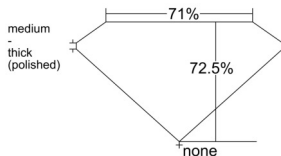

GIA®

FACSIMILE

GIA REPORT 1519174011

Verify this report at GIA.edu

GIA NATURAL DIAMOND DOSSIER®

January 10, 2025
GIA Report Number 1519174011
Shape and Cutting Style ..... **Square Modified Brilliant**
Measurements ..... 4.21 x 4.16 x 3.02 mm

GRADING RESULTS

Carat Weight ..... 0.46 carat
Color Grade ..... H
Clarity Grade VS1

ADDITIONAL GRADING INFORMATION

Polish ..... Excellent
Symmetry ..... Very Good
Fluorescence ..... None
Clarity Characteristics..... **Crystal, Feather, Needle, Pinpoint**
Inscription(s): GIA 1519174011

PROPORTIONS

Profile not to actual proportions

GRADING SCALES

GIA COLOR SCALE		GIA CLARITY SCALE			
COLORLESS	D	VERY VERY SLIGHTLY INCLUDED	FLAWLESS		
	E		INTERNALLY FLAWLESS		
	F	VERY SLIGHTLY INCLUDED	VS₁		
	G		VS₂		
	H		VS₁		
	NEAR COLORLESS	I	SLIGHTLY INCLUDED	VS₂	
		J		SI₁	
		FAINT	K	INCLUDED	SI₂
			L		I₁
			M		I₂
VERY LIGHT	N	LIGHT	I₃		
	O				
	P				
	Q				
	R