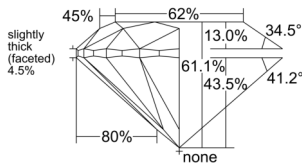

GIA®

FACSIMILE

GIA REPORT 1519183928

Verify this report at GIA.edu

GIA NATURAL DIAMOND DOSSIER®

January 10, 2025
GIA Report Number 1519183928
Shape and Cutting Style ..... Round Brilliant
Measurements ..... 5.09 - 5.11 x 3.11 mm

GRADING RESULTS

Carat Weight ..... 0.50 carat
Color Grade ..... H
Clarity Grade S11
Cut Grade ..... Excellent

ADDITIONAL GRADING INFORMATION

Polish ..... Excellent
Symmetry ..... Excellent
Fluorescence ..... None
Clarity Characteristics..... Cloud, Crystal, Needle, Feather
Inspection(s): GIA 1519183928

PROPORTIONS

Profile to actual proportions