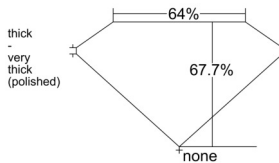

GIA®

FACSIMILE

GIA REPORT 1519184074

Verify this report at GIA.edu

GIA NATURAL DIAMOND DOSSIER®

January 13, 2025
GIA Report Number 1519184074
Shape and Cutting Style ..... Emerald Cut
Measurements ..... 4.88 x 3.48 x 2.35 mm

GRADING RESULTS

Carat Weight ..... 0.40 carat
Color Grade ..... G
Clarity Grade VS1

ADDITIONAL GRADING INFORMATION

Polish ..... Excellent
Symmetry ..... Very Good
Fluorescence ..... None
Clarity Characteristics ..... Crystal, Cloud, Pinpoint
Inscription(s): GIA 1519184074

PROPORTIONS

Profile not to actual proportions

GRADING SCALES

GIA COLOR SCALE		GIA CLARITY SCALE			
COLORLESS	D	VERY VERY SLIGHTLY INCLUDED	FLAWLESS		
	E		INTERNALLY FLAWLESS		
	F	VERY SLIGHTLY INCLUDED	VS₁		
	G		VS₂		
	H		VS₁		
	NEAR COLORLESS	I	SLIGHTLY INCLUDED	VS₂	
		J		SI₁	
		FAINT	K	INCLUDED	SI₂
			L		I₁
	M		I₂		
VERT LIGHT	N		INCLUDED	I₃	
	O				
	P				
	Q				
LIGHT	R				
	S				
	T				
	U				
	V				
	Z