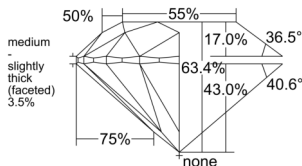

GIA®

FACSIMILE

GIA REPORT 1519189615

Verify this report at GIA.edu

GIA NATURAL DIAMOND DOSSIER®

January 10, 2025
GIA Report Number 1519189615
Shape and Cutting Style ..... Round Brilliant
Measurements ..... 5.30 - 5.36 x 3.38 mm

GRADING RESULTS

Carat Weight ..... 0.60 carat
Color Grade ..... D
Clarity Grade VS1
Cut Grade ..... Excellent

ADDITIONAL GRADING INFORMATION

Polish ..... Excellent
Symmetry ..... Very Good
Fluorescence ..... Medium Blue
Clarity Characteristics..... Crystal, Needle, Cloud, Pinpoint
Inscription(s): GIA 1519189615

PROPORTIONS

Profile to actual proportions