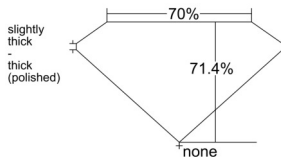

GIA®

FACSIMILE

GIA REPORT 1519218400

Verify this report at gia.edu

GIA NATURAL DIAMOND DOSSIER®

January 17, 2025
GIA Report Number 1519218400
Shape and Cutting Style ..... Square Modified Brilliant
Measurements ..... 3.74 x 3.71 x 2.65 mm

GRADING RESULTS

Carat Weight ..... 0.31 carat
Color Grade ..... J
Clarity Grade VS2

ADDITIONAL GRADING INFORMATION

Polish ..... Excellent
Symmetry ..... Very Good
Fluorescence ..... Medium Blue
Clarity Characteristics ..... Crystal
Inscription(s): GIA 1519218400

PROPORTIONS

Profile not to actual proportions

GRADING SCALES

GIA COLOR SCALE		GIA CLARITY SCALE			
COLORLESS	D	VERY VERY SLIGHTLY INCLUDED	FLAWLESS		
	E		INTERNALLY FLAWLESS		
	F	VERY SLIGHTLY INCLUDED	VVS₁		
	G		VVS₂		
	H		VS₁		
	NEAR COLORLESS	I	SLIGHTLY INCLUDED	VS₂	
		J		SI₁	
		FAINT	K	INCLUDED	SI₂
			L		I₁
			M		I₂
VERY LIGHT	N	LIGHT	I₃		
	O				
	P				
	Q				
	R