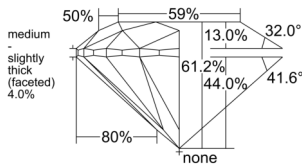

GIA®

FACSIMILE

GIA REPORT 1519219074

Verify this report at GIA.edu

GIA NATURAL DIAMOND DOSSIER®

January 16, 2025
GIA Report Number 1519219074
Shape and Cutting Style ..... Round Brilliant
Measurements ..... 4.30 - 4.32 x 2.64 mm

GRADING RESULTS

Carat Weight ..... 0.30 carat
Color Grade ..... J
Clarity Grade S11
Cut Grade ..... Excellent

ADDITIONAL GRADING INFORMATION

Polish ..... Excellent
Symmetry ..... Excellent
Fluorescence ..... None
Clarity Characteristics ..... Cloud, Crystal
Inscription(s): GIA 1519219074

PROPORTIONS

Profile to actual proportions

GRADING SCALES

GIA COLOR SCALE

COLOURESS	D
	E
	F
	G
	H
	I
	J
NEAR COLOURESS	K
	L
FAIN	M
	N
	O
	P
	R
VERY LIGHT	S
	T
	U
	V
	W
	X
	Y
LIGHT	Z

GIA CLARITY SCALE

FLAWLESS	VERY VERY SLIGHTLY INCLUDED	VS₁	VS₂	SI₁	SI₂	I₁	I₂	I₃	
									INTERNALLY FLAWLESS
VVS₁	VVS₂	VS₁	VS₂	SI₁	SI₂	I₁	I₂	I₃	

GIA CUT SCALE

EXCELLENT
VERY GOOD
GOOD
FAIR
POOR