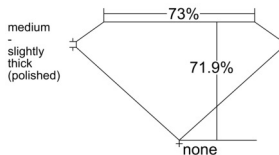

GIA®

FACSIMILE

GIA REPORT 1519223524

Verify this report at GIA.edu

GIA NATURAL DIAMOND DOSSIER®

January 17, 2025
GIA Report Number 1519223524
Shape and Cutting Style ..... **Square Modified Brilliant**
Measurements ..... 4.06 x 4.05 x 2.91 mm

GRADING RESULTS

Carat Weight ..... 0.41 carat
Color Grade ..... H
Clarity Grade VVS1

ADDITIONAL GRADING INFORMATION

Polish ..... Excellent
Symmetry ..... Very Good
Fluorescence ..... None
Clarity Characteristics... **Cloud, Pinpoint, Manufacturing Remnant**
Inscription(s): GIA 1519223524

PROPORTIONS

Profile not to actual proportions

GRADING SCALES

GIA COLOR SCALE		GIA CLARITY SCALE			
COLORLESS	D	VERY VERY SLIGHTLY INCLUDED	FLAWLESS		
	E		INTERNALLY FLAWLESS		
	F	VERY SLIGHTLY INCLUDED	VVS₁		
	G		VVS₂		
	H		VS₁		
	NEAR COLORLESS	I	SLIGHTLY INCLUDED	VS₂	
		J		SI₁	
		FAINT	K	INCLUDED	SI₂
			L		I₁
			M		I₂
VERT LIGHT	N	LIGHT	I₃		
	O				
	P				
	Q				
	R