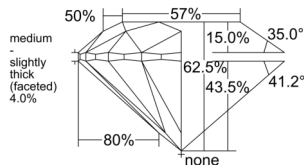

GIA®

FACSIMILE

GIA REPORT 1519227741

Verify this report at GIA.edu

GIA NATURAL DIAMOND DOSSIER®

January 20, 2025
GIA Report Number 1519227741
Shape and Cutting Style ..... Round Brilliant
Measurements ..... 5.35 - 5.39 x 3.36 mm

GRADING RESULTS

Carat Weight ..... 0.60 carat
Color Grade ..... F
Clarity Grade VS1
Cut Grade ..... Excellent

ADDITIONAL GRADING INFORMATION

Polish ..... Excellent
Symmetry ..... Excellent
Fluorescence ..... Strong Blue
Clarity Characteristics..... Crystal, Needle, Pinpoint
Inscription(s): GIA 1519227741

PROPORTIONS

GRADING SCALES

GIA COLOR SCALE

COLORESS	D
	E
	F
	G
	H
	I
	J
NEAR COLORESS	K
	L
FANIT	M
	N
	O
	P
VERY LIGHT	Q
	R
	S
	T
	U
	V
	W
	X
	Y
LIGHT	Z

GIA CLARITY SCALE

VERY VERY SLIGHTLY INCLUDED	FLAWLESS
	INTERNALLY FLAWLESS
VERY SLIGHTLY INCLUDED	VVS₁
	VVS₂
SLIGHTLY INCLUDED	VS₁
	VS₂
INCLUDED	SI₁
	SI₂
	I₁
	I₂
	I₃

GIA CUT SCALE

EXCELLENT
VERY GOOD
GOOD
FAIR
POOR