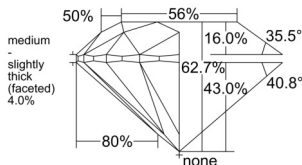

GIA®

FACSIMILE

GIA REPORT 1519234325

Verify this report at GIA.edu

GIA NATURAL DIAMOND DOSSIER®

January 17, 2025
GIA Report Number 1519234325
Shape and Cutting Style ..... Round Brilliant
Measurements ..... 4.94 - 4.97 x 3.11 mm

GRADING RESULTS

Carat Weight ..... 0.47 carat
Color Grade ..... F
Clarity Grade VS1
Cut Grade ..... Excellent

ADDITIONAL GRADING INFORMATION

Polish ..... Excellent
Symmetry ..... Excellent
Fluorescence ..... None
Clarity Characteristics ..... Cloud, Feather, Pinpoint
Inscription(s): GIA 1519234325

PROPORTIONS

Profile to actual proportions