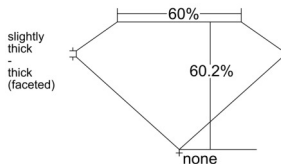

GIA®

FACSIMILE

GIA REPORT 1519278578

Verify this report at GIA.edu

GIA NATURAL DIAMOND DOSSIER®

January 24, 2025
GIA Report Number 1519278578
Shape and Cutting Style ..... Oval Brilliant
Measurements ..... 6.34 x 4.55 x 2.74 mm

GRADING RESULTS

Carat Weight ..... 0.51 carat
Color Grade ..... D
Clarity Grade S11

ADDITIONAL GRADING INFORMATION

Polish ..... Excellent
Symmetry ..... Excellent
Fluorescence ..... None
Clarity Characteristics ..... Feather, Crystal
Inscription(s): GIA 1519278578

PROPORTIONS

Profile not to actual proportions

GRADING SCALES

GIA COLOR SCALE		GIA CLARITY SCALE	
COLORLESS	D	VERY VERY SLIGHTLY INCLUDED	FLAWLESS
	E		INTERNALLY FLAWLESS
	F		VVS₁
	G		VVS₂
	H		VS₁
	I		VS₂
	J		S1₁
	K		S1₂
	L		I₁
	M		I₂
NEAR COLORLESS	N	SLIGHTLY INCLUDED	I₃
	O		
	P		
	Q		
FAINT	R		
	S		
	T		
	U		
VERT LIGHT	V		
	W		
	X		
	Y		
LIGHT	Z