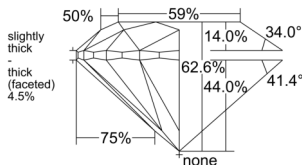

GIA®

FACSIMILE

GIA NATURAL DIAMOND DOSSIER®

January 27, 2025

GIA Report Number 1519284264

Shape and Cutting Style ..... Round Brilliant

Measurements ..... 5.33 - 5.38 x 3.35 mm

GRADING RESULTS

Carat Weight ..... 0.60 carat

Color Grade ..... F

Clarity Grade VVS1

Cut Grade ..... Very Good

ADDITIONAL GRADING INFORMATION

Polish ..... Excellent

Symmetry ..... Excellent

Fluorescence ..... Faint

Clarity Characteristics..... Pinpoint, Indented Natural

Inscription(s): GIA 1519284264

GIA REPORT 1519284264

Verify this report at GIA.edu

PROPORTIONS

Profile to actual proportions