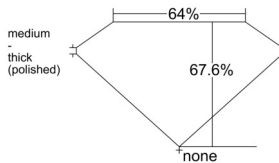

GIA®

FACSIMILE

GIA REPORT 1519323318

Verify this report at GIA.edu

GIA NATURAL DIAMOND DOSSIER®

January 31, 2025
GIA Report Number 1519323318
Shape and Cutting Style ..... Square Emerald Cut
Measurements ..... 4.88 x 4.81 x 3.25 mm

GRADING RESULTS

Carat Weight ..... 0.70 carat
Color Grade ..... K
Clarity Grade VS1

ADDITIONAL GRADING INFORMATION

Polish ..... Excellent
Symmetry ..... Excellent
Fluorescence ..... None
Clarity Characteristics ..... Cloud
Inscription(s): GIA 1519323318

PROPORTIONS

Profile not to actual proportions

GRADING SCALES

GIA COLOR SCALE		GIA CLARITY SCALE			
COLORLESS	D	VERY VERY SLIGHTLY INCLUDED	FLAWLESS		
	E		INTERNALLY FLAWLESS		
	F	VERY SLIGHTLY INCLUDED	VVS₁		
	G		VVS₂		
	H		VS₁		
	NEAR COLORLESS	I	SLIGHTLY INCLUDED	VS₂	
		J		SI₁	
		FAINT	K	INCLUDED	SI₂
			L		I₁
			M		I₂
VERTICALLY LIGHT	N	INCLUDED	I₃		
	O				
	P				
	Q				
	R				
LIGHT	S				
	T				
	U				
	V				
	W				
	X				
	Y				
	Z