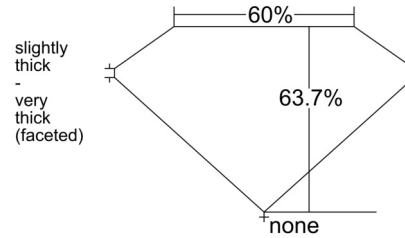

GIA NATURAL DIAMOND GRADING REPORT

February 03, 2025
 GIA Report Number 1519335878
 Shape and Cutting Style Oval Brilliant
 Measurements 8.29 x 5.36 x 3.42 mm

GRADING RESULTS

Carat Weight 1.00 carat
 Color Grade F
 Clarity Grade VS2

ADDITIONAL GRADING INFORMATION

Polish Excellent
 Symmetry Very Good
 Fluorescence None
 Inscription(s): GIA 1519335878
 Comments: Pinpoints are not shown.

PROPORTIONS

Profile not to actual proportions

CLARITY CHARACTERISTICS

KEY TO SYMBOLS*

- Crystal
- ⊗ Cloud
- ~ Feather

* Red symbols denote internal characteristics (inclusions). Green or black symbols denote external characteristics (blemishes). Diagram is an approximate representation of the diamond, and symbols shown indicate type, position, and approximate size of clarity characteristics. All clarity characteristics may not be shown. Details of finish are not shown.