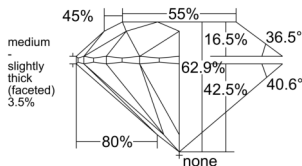

GIA®

FACSIMILE

GIA REPORT 1519336557

Verify this report at GIA.edu

GIA NATURAL DIAMOND DOSSIER®

January 31, 2025
GIA Report Number 1519336557
Shape and Cutting Style ..... Round Brilliant
Measurements ..... 5.34 - 5.38 x 3.37 mm

GRADING RESULTS

Carat Weight ..... 0.60 carat
Color Grade ..... E
Clarity Grade S11
Cut Grade ..... Excellent

ADDITIONAL GRADING INFORMATION

Polish ..... Excellent
Symmetry ..... Excellent
Fluorescence ..... None
Clarity Characteristics ..... Crystal
Inscription(s): GIA 1519336557

PROPORTIONS

GRADING SCALES

GIA COLOR SCALE

COLORED	D
	E
	F
	G
	H
	I
	J
NEAR COLORLESS	K
	L
FAIN	M
	N
	O
	P
VERY LIGHT	Q
	R
	S
	T
	U
	V
	W
	X
	Y
LIGHT	Z

GIA CLARITY SCALE

FLAWLESS	INTERNAL FLAWLESS	
		FLAWLESS
VERY VERY SLIGHTLY INCLUDED	VERY SLIGHTLY INCLUDED	
		VVS₁
	VVS₂	
SLIGHTLY INCLUDED	INCLUDED	
		VS₁
	VS₂	
	SI₁	
	SI₂	
	I₁	
	I₂	
	I₃	

GIA CUT SCALE

EXCELLENT
VERY GOOD
GOOD
FAIR
POOR