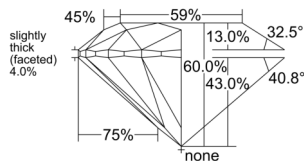

GIA®

FACSIMILE

GIA REPORT 1519341870

Verify this report at GIA.edu

GIA NATURAL DIAMOND DOSSIER®

February 04, 2025
GIA Report Number 1519341870
Shape and Cutting Style ..... Round Brilliant
Measurements ..... 5.92 - 5.94 x 3.56 mm

GRADING RESULTS

Carat Weight ..... 0.76 carat
Color Grade ..... E
Clarity Grade VS1
Cut Grade ..... Excellent

ADDITIONAL GRADING INFORMATION

Polish ..... Excellent
Symmetry ..... Excellent
Fluorescence ..... Strong Blue
Clarity Characteristics ..... Crystal, Pinpoint
Inscription(s): GIA 1519341870

PROPORTIONS

Profile to actual proportions