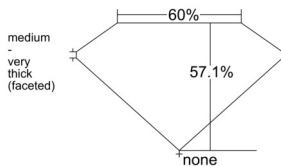

GIA®

FACSIMILE

GIA REPORT 1519357720

Verify this report at GIA.edu

GIA NATURAL DIAMOND DOSSIER®

February 05, 2025
GIA Report Number 1519357720
Shape and Cutting Style ..... Heart Brilliant
Measurements ..... 4.66 x 5.18 x 2.96 mm

GRADING RESULTS

Carat Weight ..... 0.41 carat
Color Grade ..... G
Clarity Grade VVS1

ADDITIONAL GRADING INFORMATION

Polish ..... Excellent
Symmetry ..... Excellent
Fluorescence ..... None
Clarity Characteristics ..... Feather
Inscription(s): GIA 1519357720

PROPORTIONS

Profile not to actual proportions

GRADING SCALES

GIA COLOR SCALE		GIA CLARITY SCALE	
COLORLESS	D	VERY VERY SLIGHTLY INCLUDED	FLAWLESS
	E		INTERNALLY FLAWLESS
	F		VVS₁
	G		VVS₂
	H		VS₁
	I		VS₂
	J		SI₁
	K		SI₂
	L		I₁
	M		I₂
NEAR COLORLESS	N	SLIGHTLY INCLUDED	I₃
	O		
	P		
	Q		
FAINT	R		
	S		
	T		
	U		
VERT LIGHT	V		
	W		
	X		
	Y		
LIGHT	Z