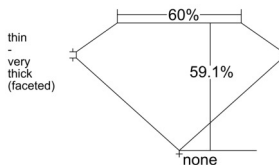

GIA®

FACSIMILE

GIA REPORT 1519365509

Verify this report at GIA.edu

GIA NATURAL DIAMOND DOSSIER®

February 05, 2025
GIA Report Number 1519365509
Shape and Cutting Style ..... Heart Brilliant
Measurements ..... 5.62 x 6.44 x 3.80 mm

GRADING RESULTS

Carat Weight ..... 0.80 carat
Color Grade ..... H
Clarity Grade SI1

ADDITIONAL GRADING INFORMATION

Polish ..... Excellent
Symmetry ..... Excellent
Fluorescence ..... None
Clarity Characteristics ..... Crystal, Cloud, Feather
Inscription(s): GIA 1519365509

PROPORTIONS

Profile not to actual proportions

GRADING SCALES

GIA COLOR SCALE		GIA CLARITY SCALE			
COLORLESS	D	VERY VERY SLIGHTLY INCLUDED	FLAWLESS		
	E		INTERNALLY FLAWLESS		
	F	VERY SLIGHTLY INCLUDED	VVS₁		
	G		VVS₂		
	H		VS₁		
	NEAR COLORLESS	I	SLIGHTLY INCLUDED	VS₂	
		J		SI₁	
		FAINT	K	INCLUDED	SI₂
			L		I₁
			M		I₂
VERTICALLY LIGHT	N	INCLUDED	I₃		
	O				
	P				
	Q				
	R				
LIGHT	S				
	T				
	U				
	V				
	W				
X					
Y					
Z