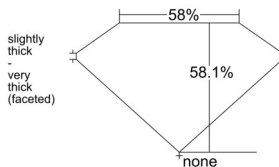

GIA®

FACSIMILE

GIA REPORT 1519437151

Verify this report at GIA.edu

GIA NATURAL DIAMOND DOSSIER®

February 14, 2025
GIA Report Number 1519437151
Shape and Cutting Style ..... Heart Brilliant
Measurements ..... 4.97 x 5.95 x 3.46 mm

GRADING RESULTS

Carat Weight ..... 0.61 carat
Color Grade ..... E
Clarity Grade VVS2

ADDITIONAL GRADING INFORMATION

Polish ..... Excellent
Symmetry ..... Very Good
Fluorescence ..... Medium Blue
Clarity Characteristics..... Pinpoint, Cloud, Indented Natural
Inscription(s): GIA 1519437151

PROPORTIONS

Profile not to actual proportions

GRADING SCALES

GIA COLOR SCALE		GIA CLARITY SCALE			
COLORLESS	D	VERY VERY SLIGHTLY INCLUDED	FLAWLESS		
	E		INTERNALLY FLAWLESS		
	F	VERY SLIGHTLY INCLUDED	VVS₁		
	G		VVS₂		
	H		VS₁		
	NEAR COLORLESS	I	SLIGHTLY INCLUDED	VS₂	
		J		SI₁	
		FAINT	K	INCLUDED	SI₂
			L		I₁
			M		I₂
VERT LIGHT	N	LIGHT	I₃		
	O				
	P				
	Q				
	R