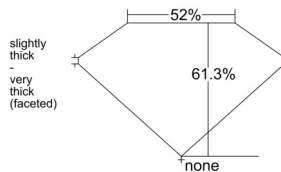

GIA®

FACSIMILE

GIA REPORT 1519554755

Verify this report at GIA.edu

GIA NATURAL DIAMOND DOSSIER®

March 04, 2025
GIA Report Number 1519554755
Shape and Cutting Style ..... Heart Brilliant
Measurements ..... 5.05 x 6.19 x 3.79 mm

GRADING RESULTS

Carat Weight ..... 0.70 carat
Color Grade ..... D
Clarity Grade VVS2

ADDITIONAL GRADING INFORMATION

Polish ..... Excellent
Symmetry ..... Very Good
Fluorescence ..... Faint
Clarity Characteristics. **Pinpoint, Needle, Cavity, Indented Natural**
Inscription(s): GIA 1519554755

PROPORTIONS

Profile not to actual proportions

GRADING SCALES

GIA COLOR SCALE		GIA CLARITY SCALE			
COLORLESS	D	VERY VERY SLIGHTLY INCLUDED	FLAWLESS		
	E		INTERNALLY FLAWLESS		
	F		VVS₁		
	NEAR COLORLESS	G	VVS₂		
		H	VERY SLIGHTLY INCLUDED	VS₁	
		I		VS₂	
		FAINT	J	SLIGHTLY INCLUDED	SI₁
			K		SI₂
	L		INCLUDED		I₁
	M			I₂	
VERT LIGHT	N		INCLUDED	I₃	
	O				
	P				
	Q				
	R				
LIGHT	S				
	T				
	U				
	V				
	W				
	X				
	Y				
	Z