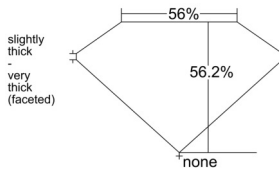

GIA®

FACSIMILE

GIA REPORT 1519571795

Verify this report at GIA.edu

GIA NATURAL DIAMOND DOSSIER®

March 05, 2025
GIA Report Number 1519571795
Shape and Cutting Style ..... Heart Brilliant
Measurements ..... 5.03 x 5.81 x 3.26 mm

GRADING RESULTS

Carat Weight ..... 0.54 carat
Color Grade ..... D
Clarity Grade VS1

ADDITIONAL GRADING INFORMATION

Polish ..... Very Good
Symmetry ..... Excellent
Fluorescence ..... Faint
Clarity Characteristics..... Crystal, Pinpoint, Cloud
Inspection(s): GIA 1519571795

PROPORTIONS

Profile not to actual proportions

GRADING SCALES

GIA COLOR SCALE		GIA CLARITY SCALE			
COLORLESS	D	VERY VERY SLIGHTLY INCLUDED	FLAWLESS		
	E		INTERNALLY FLAWLESS		
	F	VERY SLIGHTLY INCLUDED	VVS₁		
	G		VVS₂		
	H		VS₁		
	NEAR COLORLESS	I	SLIGHTLY INCLUDED	VS₂	
		J		SI₁	
		FAINT	K	INCLUDED	SI₂
			L		I₁
			M		I₂
VERT LIGHT	N	LIGHT	I₃		
	O				
	P				
	Q				
	R