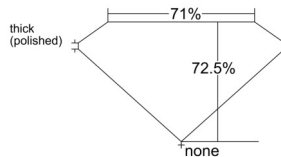

GIA®

FACSIMILE

GIA REPORT 1519578379

Verify this report at GIA.edu

GIA NATURAL DIAMOND DOSSIER®

March 06, 2025
GIA Report Number 1519578379
Shape and Cutting Style ..... Square Modified Brilliant
Measurements ..... 4.61 x 4.57 x 3.32 mm

GRADING RESULTS

Carat Weight ..... 0.60 carat
Color Grade I
Clarity Grade VS1

ADDITIONAL GRADING INFORMATION

Polish ..... Excellent
Symmetry ..... Very Good
Fluorescence ..... None
Clarity Characteristics ..... Crystal, Cloud
Inscription(s): GIA 1519578379

PROPORTIONS

Profile not to actual proportions

GRADING SCALES

GIA COLOR SCALE		GIA CLARITY SCALE			
COLORLESS	D	VERY VERY SLIGHTLY INCLUDED	FLAWLESS		
	E		INTERNALLY FLAWLESS		
	F	VERY SLIGHTLY INCLUDED	VVS₁		
	G		VVS₂		
	H		VS₁		
	NEAR COLORLESS	I	SLIGHTLY INCLUDED	VS₂	
		J		SI₁	
		FAINT	K	INCLUDED	SI₂
			L		I₁
			M		I₂
VERT LIGHT	N	LIGHT	I₃		
	O				
	P				
	Q				
	R				
	S				
	T