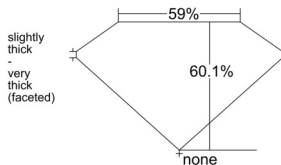

GIA®

FACSIMILE

GIA REPORT 1519715142

Verify this report at GIA.edu

GIA NATURAL DIAMOND DOSSIER®

March 25, 2025
GIA Report Number 1519715142
Shape and Cutting Style ..... Heart Brilliant
Measurements ..... 6.05 x 6.53 x 3.92 mm

GRADING RESULTS

Carat Weight ..... 0.90 carat
Color Grade ..... G
Clarity Grade VVS1

ADDITIONAL GRADING INFORMATION

Polish ..... Excellent
Symmetry ..... Excellent
Fluorescence ..... None
Clarity Characteristics ..... Feather
Inscription(s): GIA 1519715142

PROPORTIONS

Profile not to actual proportions

GRADING SCALES

GIA COLOR SCALE		GIA CLARITY SCALE	
COLORLESS	D	VERY VERY SLIGHTLY INCLUDED	FLAWLESS
	E		INTERNALLY FLAWLESS
	F		VVS₁
	G		VVS₂
	H		VS₁
	I		VS₂
	J		SI₁
	K		SI₂
	L		I₁
	M		I₂
NEAR COLORLESS	N	SLIGHTLY INCLUDED	I₃
	O		
	P		
	Q		
FAINT	R		
	S		
	T		
	U		
	V		
	W		
	X		
	Y		
VERT LIGHT	Z