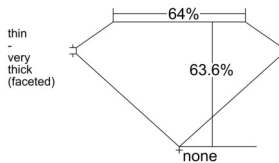

GIA®

FACSIMILE

GIA REPORT 1519816138

Verify this report at GIA.edu

GIA NATURAL DIAMOND DOSSIER®

April 04, 2025
GIA Report Number 1519816138
Shape and Cutting Style ..... Oval Brilliant
Measurements ..... 6.67 x 5.07 x 3.22 mm

GRADING RESULTS

Carat Weight ..... 0.70 carat
Color Grade ..... F
Clarity Grade VS2

ADDITIONAL GRADING INFORMATION

Polish ..... Excellent
Symmetry ..... Excellent
Fluorescence ..... None
Clarity Characteristics..... Crystal, Cloud, Cavity, Feather
Inspection(s): GIA 1519816138

PROPORTIONS

Profile not to actual proportions

GRADING SCALES

GIA COLOR SCALE		GIA CLARITY SCALE			
COLORLESS	D	VERY VERY SLIGHTLY INCLUDED	FLAWLESS		
	E		INTERNALLY FLAWLESS		
	F	VERY SLIGHTLY INCLUDED	VVS₁		
	G		VVS₂		
	H		VS₁		
	NEAR COLORLESS	I	SLIGHTLY INCLUDED	VS₂	
		J		SI₁	
		FAINT	K	INCLUDED	SI₂
			L		I₁
			M		I₂
VERT LIGHT	N	INCLUDED	I₃		
	O				
	P				
	Q				
	R				
LIGHT	S				
	T				
	U				
	V				
	W				
X					
Y					
Z