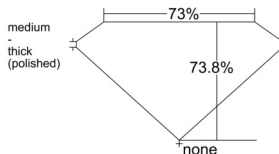

GIA®

FACSIMILE

GIA REPORT 1519847869

Verify this report at GIA.edu

GIA NATURAL DIAMOND DOSSIER®

April 10, 2025
GIA Report Number 1519847869
Shape and Cutting Style ..... Square Modified Brilliant
Measurements ..... 4.70 x 4.66 x 3.44 mm

GRADING RESULTS

Carat Weight ..... 0.60 carat
Color Grade I
Clarity Grade VVS2

ADDITIONAL GRADING INFORMATION

Polish ..... Excellent
Symmetry ..... Excellent
Fluorescence ..... None
Clarity Characteristics ..... Cloud, Needle, Pinpoint
Inscription(s): GIA 1519847869

PROPORTIONS

Profile not to actual proportions

GRADING SCALES

GIA COLOR SCALE		GIA CLARITY SCALE			
COLORLESS	D	VERY VERY SLIGHTLY INCLUDED	FLAWLESS		
	E		INTERNALLY FLAWLESS		
	F	VERY SLIGHTLY INCLUDED	VVS₁		
	G		VVS₂		
	H		VS₁		
	NEAR COLORLESS	I	SLIGHTLY INCLUDED	VS₂	
		J		SI₁	
		FAINT	K	INCLUDED	SI₂
			L		I₁
			M		I₂
VERY LIGHT			N	LIGHT	I₃
			O		
			P		
	Q				
LIGHT	R				
	S				
	T				
	U				
	V				
	Z