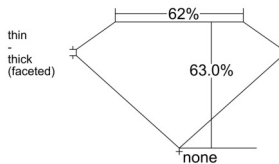

GIA®

FACSIMILE

GIA REPORT 1519984571

Verify this report at GIA.edu

GIA NATURAL DIAMOND DOSSIER®

April 28, 2025
GIA Report Number 1519984571
Shape and Cutting Style ..... Oval Brilliant
Measurements ..... 5.70 x 4.10 x 2.58 mm

GRADING RESULTS

Carat Weight ..... 0.40 carat
Color Grade ..... D
Clarity Grade VS1

ADDITIONAL GRADING INFORMATION

Polish ..... Excellent
Symmetry ..... Very Good
Fluorescence ..... Faint
Clarity Characteristics..... Crystal, Twinning Wisp, Pinpoint,
Indented Natural

Inscription(s): GIA 1519984571

PROPORTIONS

Profile not to actual proportions

GRADING SCALES

GIA COLOR SCALE		GIA CLARITY SCALE			
COLORLESS	D	VERY VERY SLIGHTLY INCLUDED	FLAWLESS		
	E		INTERNALLY FLAWLESS		
	F		VVS₁		
	NEAR COLORLESS	G	VVS₂		
		H	VERY SLIGHTLY INCLUDED	VS₁	
		I		VS₂	
		FAINT	J	SLIGHTLY INCLUDED	SI₁
			K		SI₂
	L		INCLUDED		I₁
	M			I₂	
VERT LIGHT	N		INCLUDED	I₃	
	O				
	P				
	Q				
	R				
LIGHT	S				
	T				
	U				
	V				
	W				
X					
Y					
Z