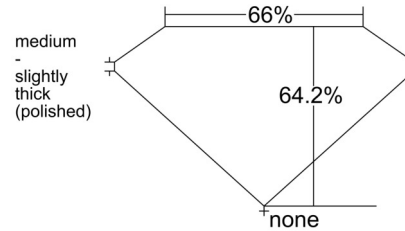

PROPORTIONS

Profile not to actual proportions