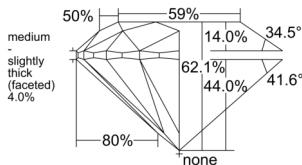

GIA®

FACSIMILE

GIA REPORT 1523002381

Verify this report at GIA.edu

GIA NATURAL DIAMOND DOSSIER®

April 30, 2025
GIA Report Number 1523002381
Shape and Cutting Style ..... Round Brilliant
Measurements ..... 5.38 - 5.40 x 3.35 mm

GRADING RESULTS

Carat Weight ..... 0.60 carat
Color Grade ..... G
Clarity Grade VVS1
Cut Grade ..... Excellent

ADDITIONAL GRADING INFORMATION

Polish ..... Excellent
Symmetry ..... Excellent
Fluorescence ..... Strong Blue
Clarity Characteristics ..... Pinpoint
Inscription(s): GIA 1523002381

PROPORTIONS

Profile to actual proportions